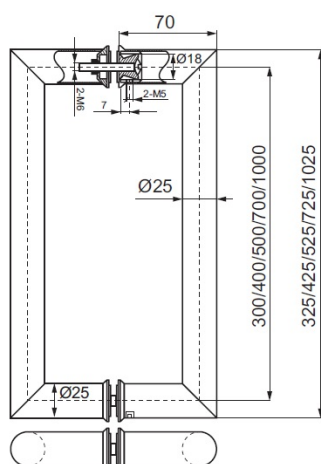

## Description:

Door Handle "Rhine" SS304 Brushed,  $\varnothing 25 \times 725 \text{mm}$ , cc 700mm, 8-12mm Glass Thickness, Bore:  $\varnothing 8 \text{mm}$

## Item number:

17.87.038-0

Units	Box	Carton	HS Code	Barcode
Pair	1	10	8302415000	 5704866461870